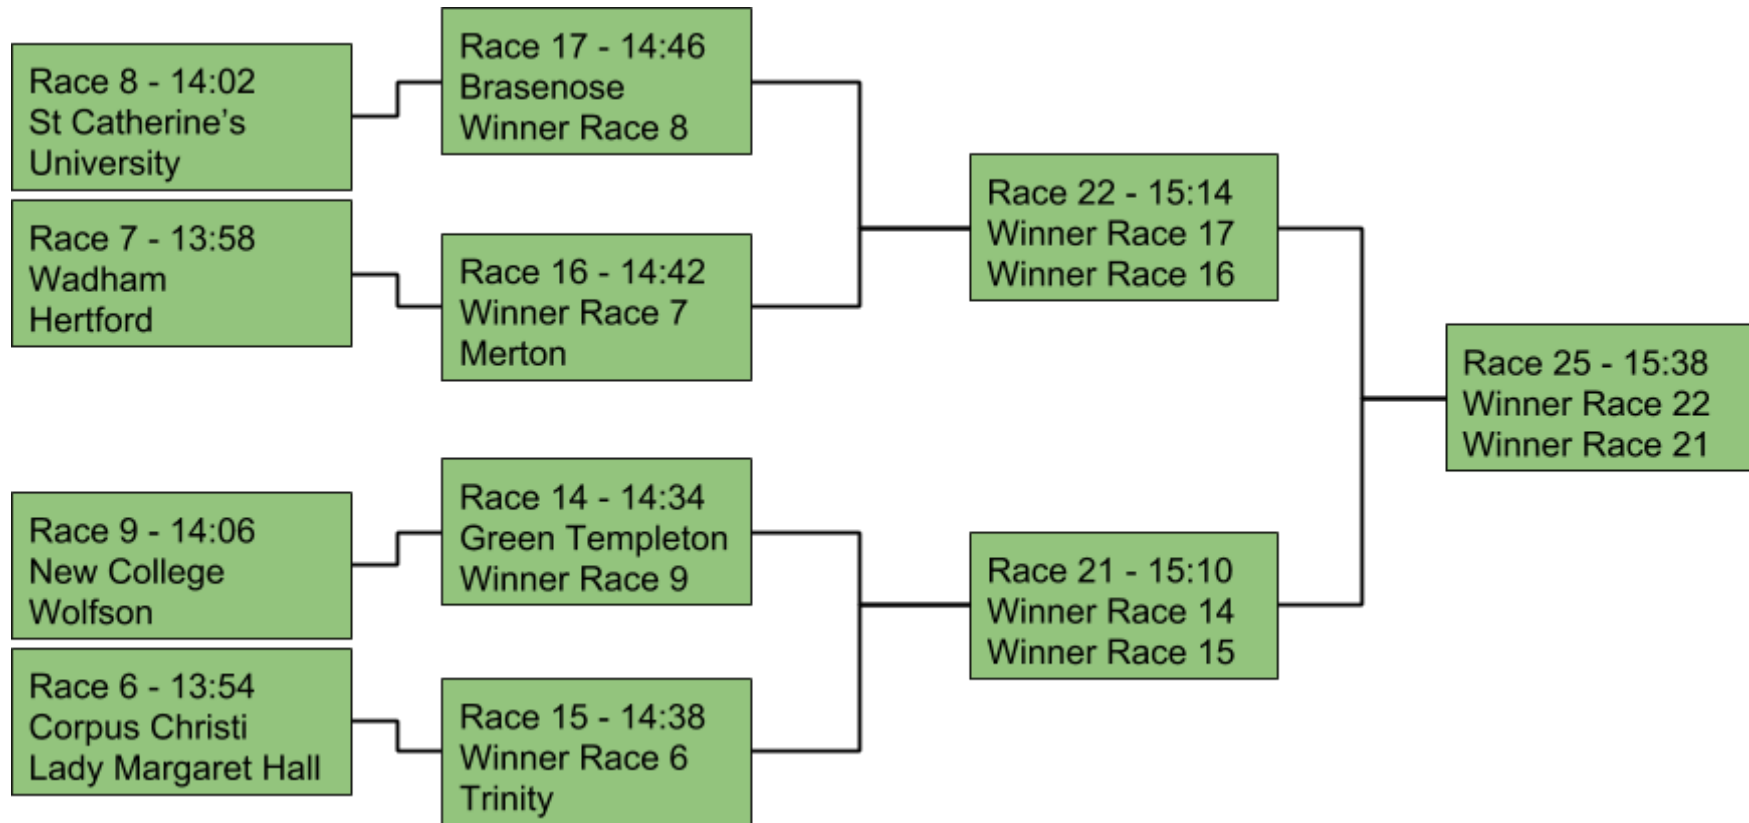

U R C S

Autumn Fours 2018 - Women's Draw

Note: The crew nearest the top of the page shall be on the City station.

U R C S

Autumn Fours 2018 - Men's Draw

Note: The crew nearest the top of the page shall be on the City station.