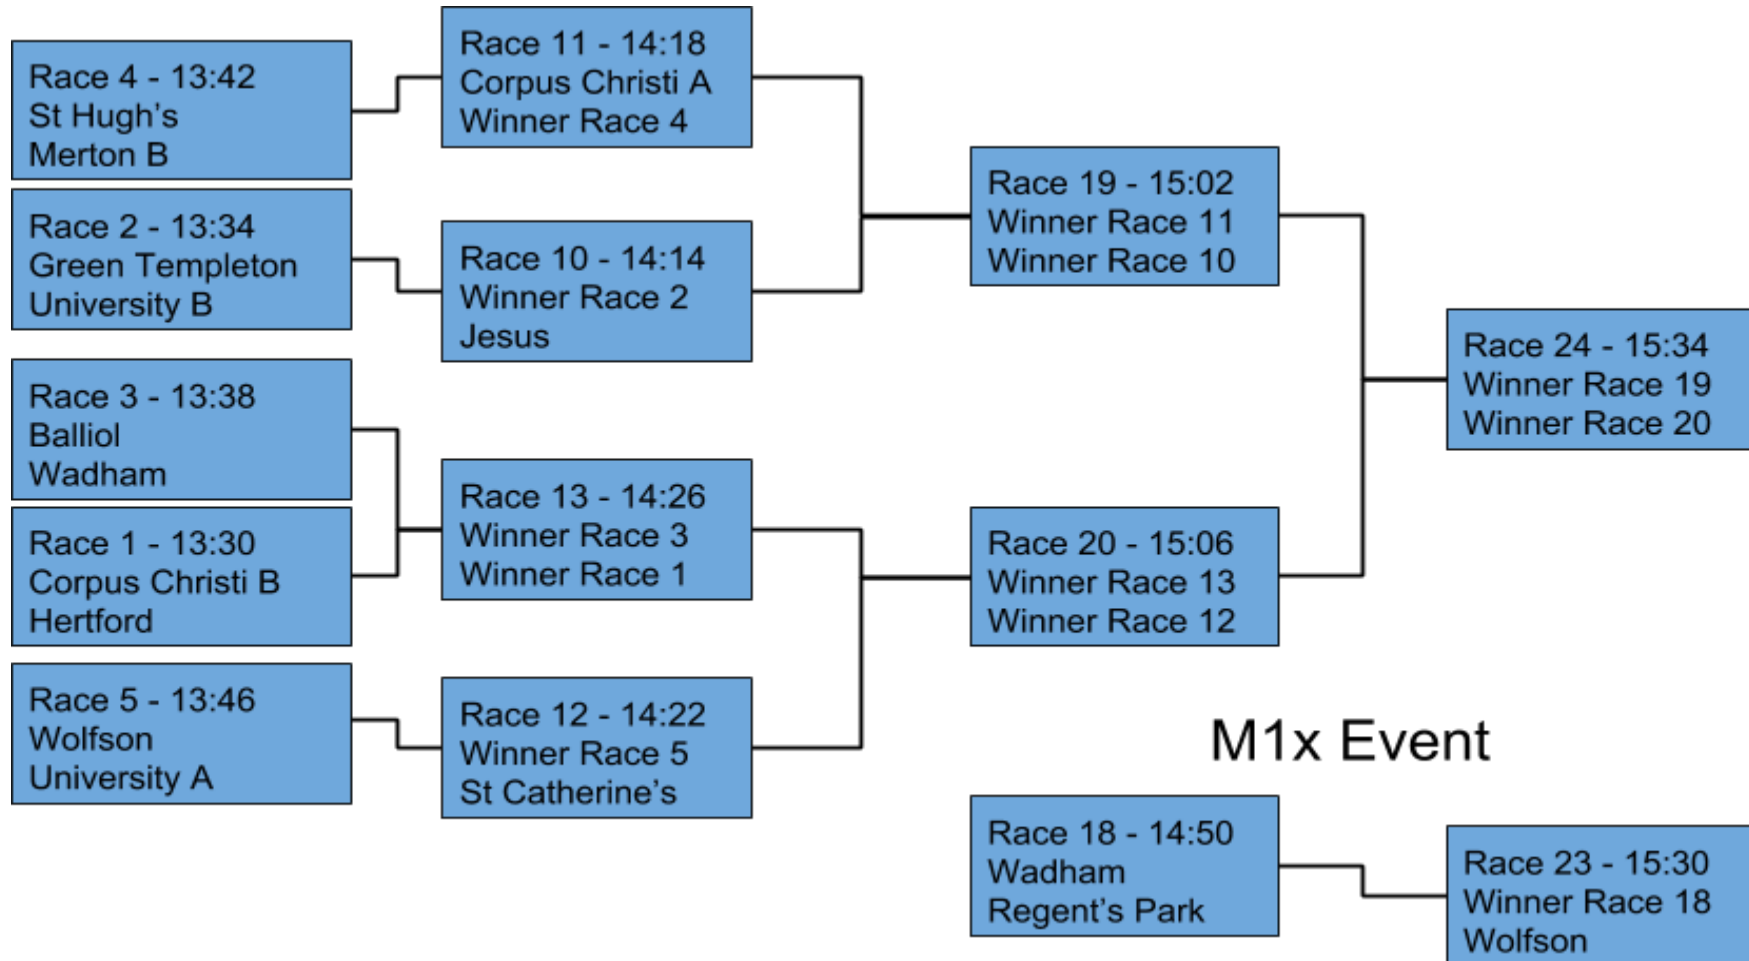

U R C S

Autumn Fours 2018 - Women's Draw

Note: The crew nearest the top of the page shall be on the City station.

U R C S

Autumn Fours 2018 - Men's Draw

Note: The crew nearest the top of the page shall be on the City station.