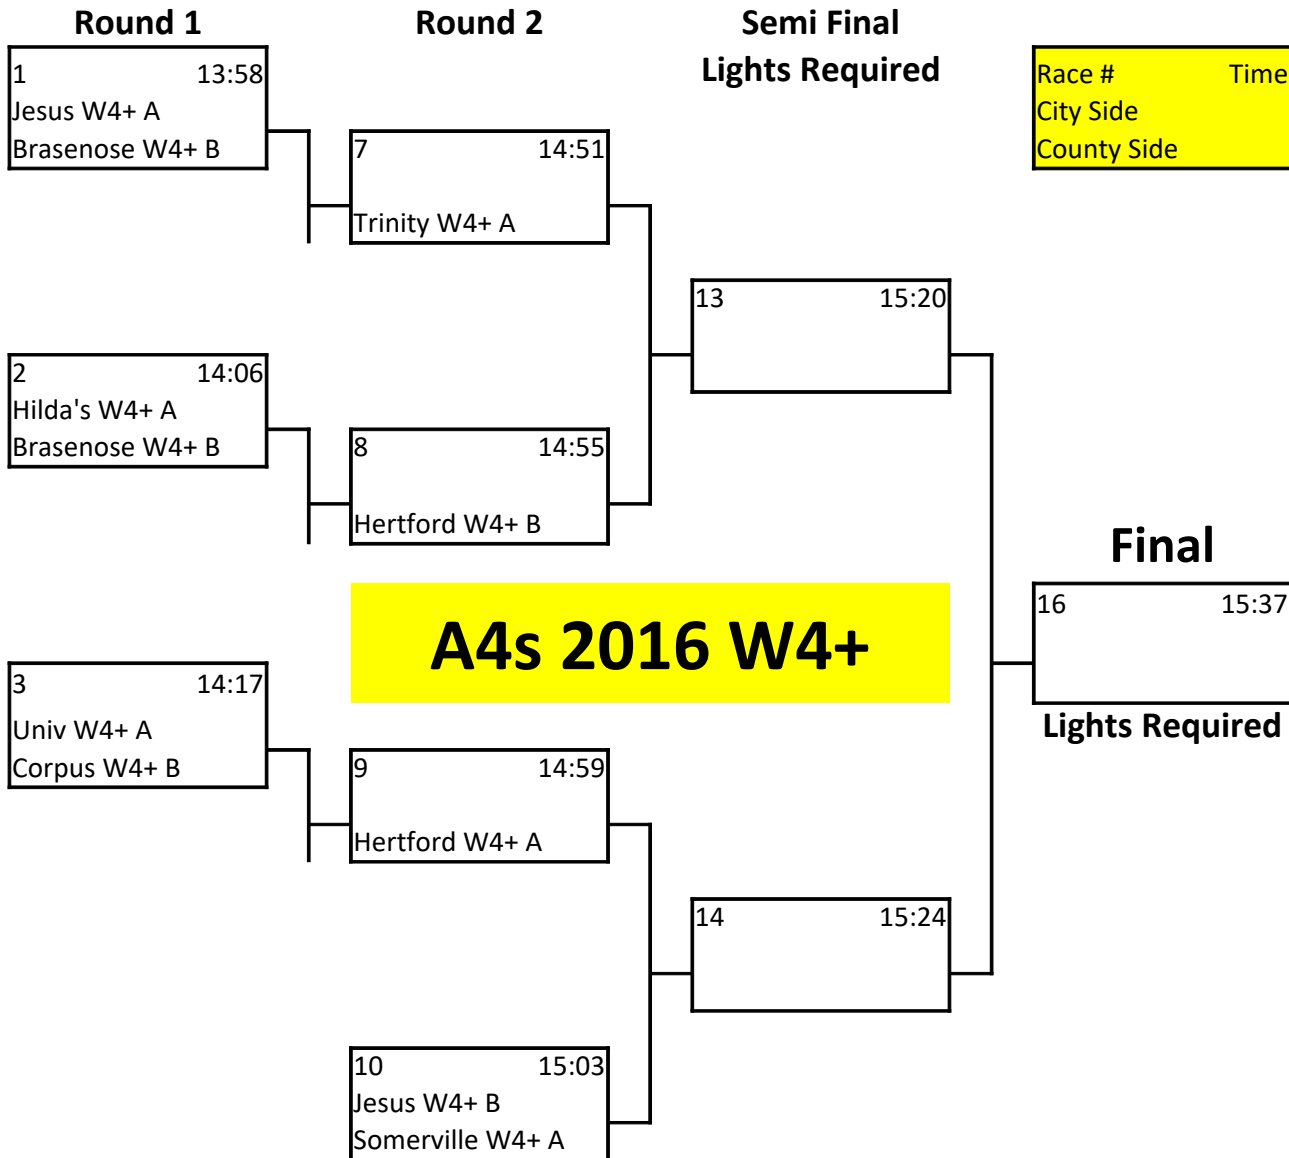

O H R C

Heats

4 14:35
Somerville M4+ A
Corpus M4+A

5 14:39
Univ M4+ A
Oriental M4+ A

6 14:43
Corpus M4+ B
Peter's M4+ A

Semi Final Lights Required

11 15:12

12 15:16
Univ M4+ B

Race #	Time
City Side	
County Side	

A4s 2016 M4+

Final

15 15:33

Lights Required

|